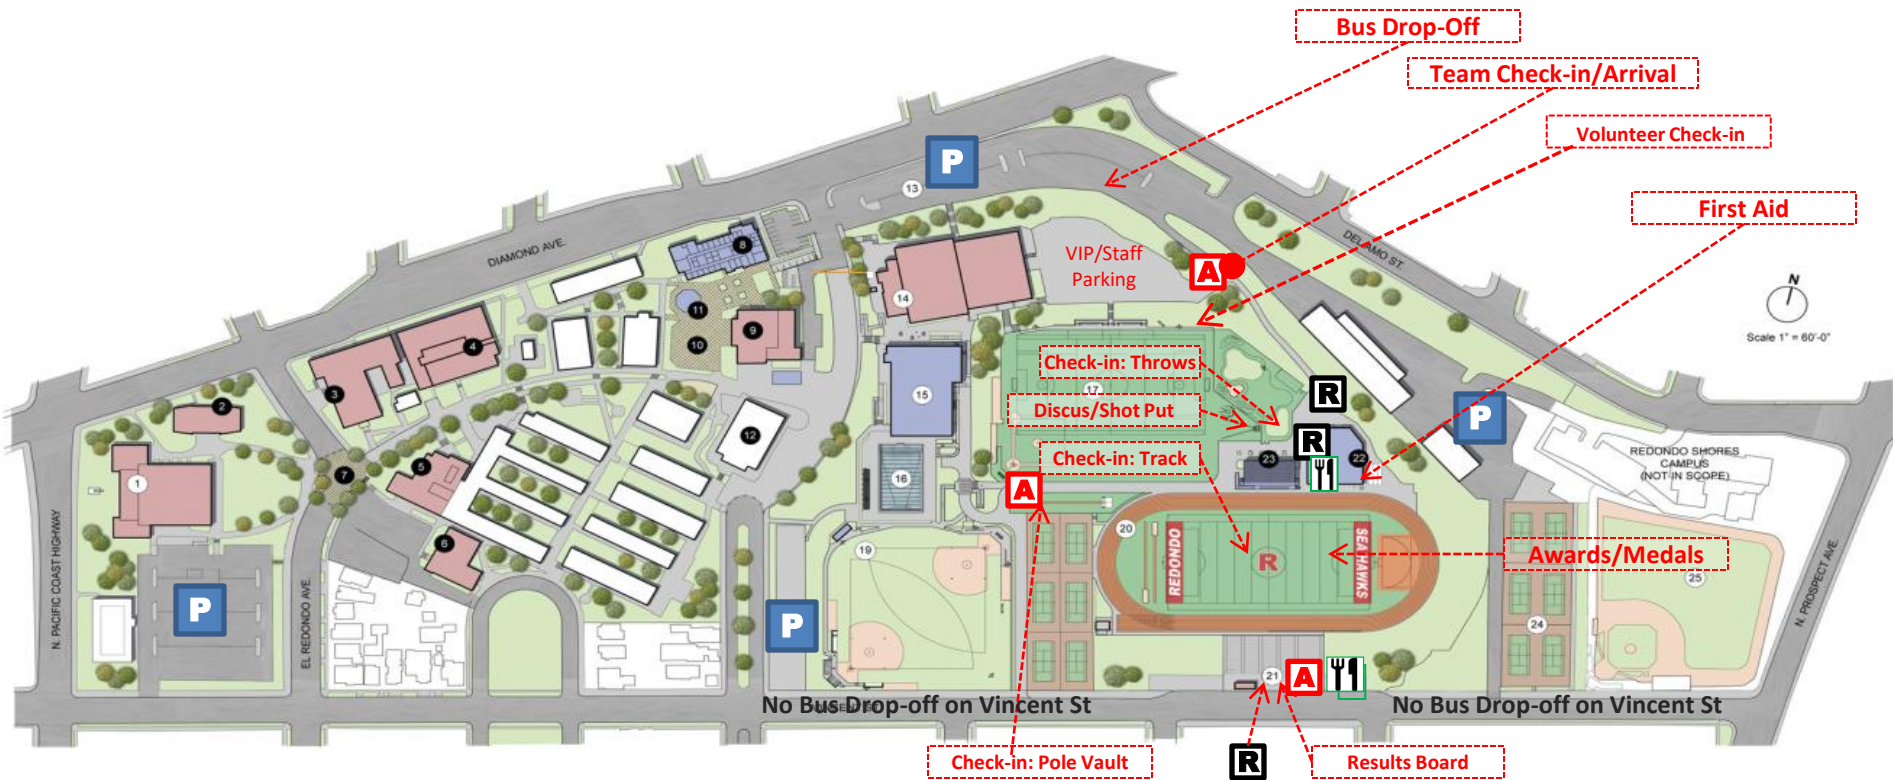

Redondo Nike Track Festival

www.redondoinvitational.com

Friday

Parking

Concessions

Admissions*

Restrooms

* Admissions nearest team check-in accepts credit card

Only water is allowed on the track/field!

Bus Drop-off only authorized in parking lot on Diamond & Del Amo. No Bus Drop-off authorized on Vincent St.

Redondo Nike Track Festival

www.redondoinvitational.com

Saturday

P Parking

F Concessions

A Admissions*

R Restrooms

* Admissions nearest team check-in accepts credit card

Only water is allowed on the track/field!

Bus Drop-off only authorized in parking lot on Diamond & Del Amo. No Bus Drop-off authorized on Vincent St.