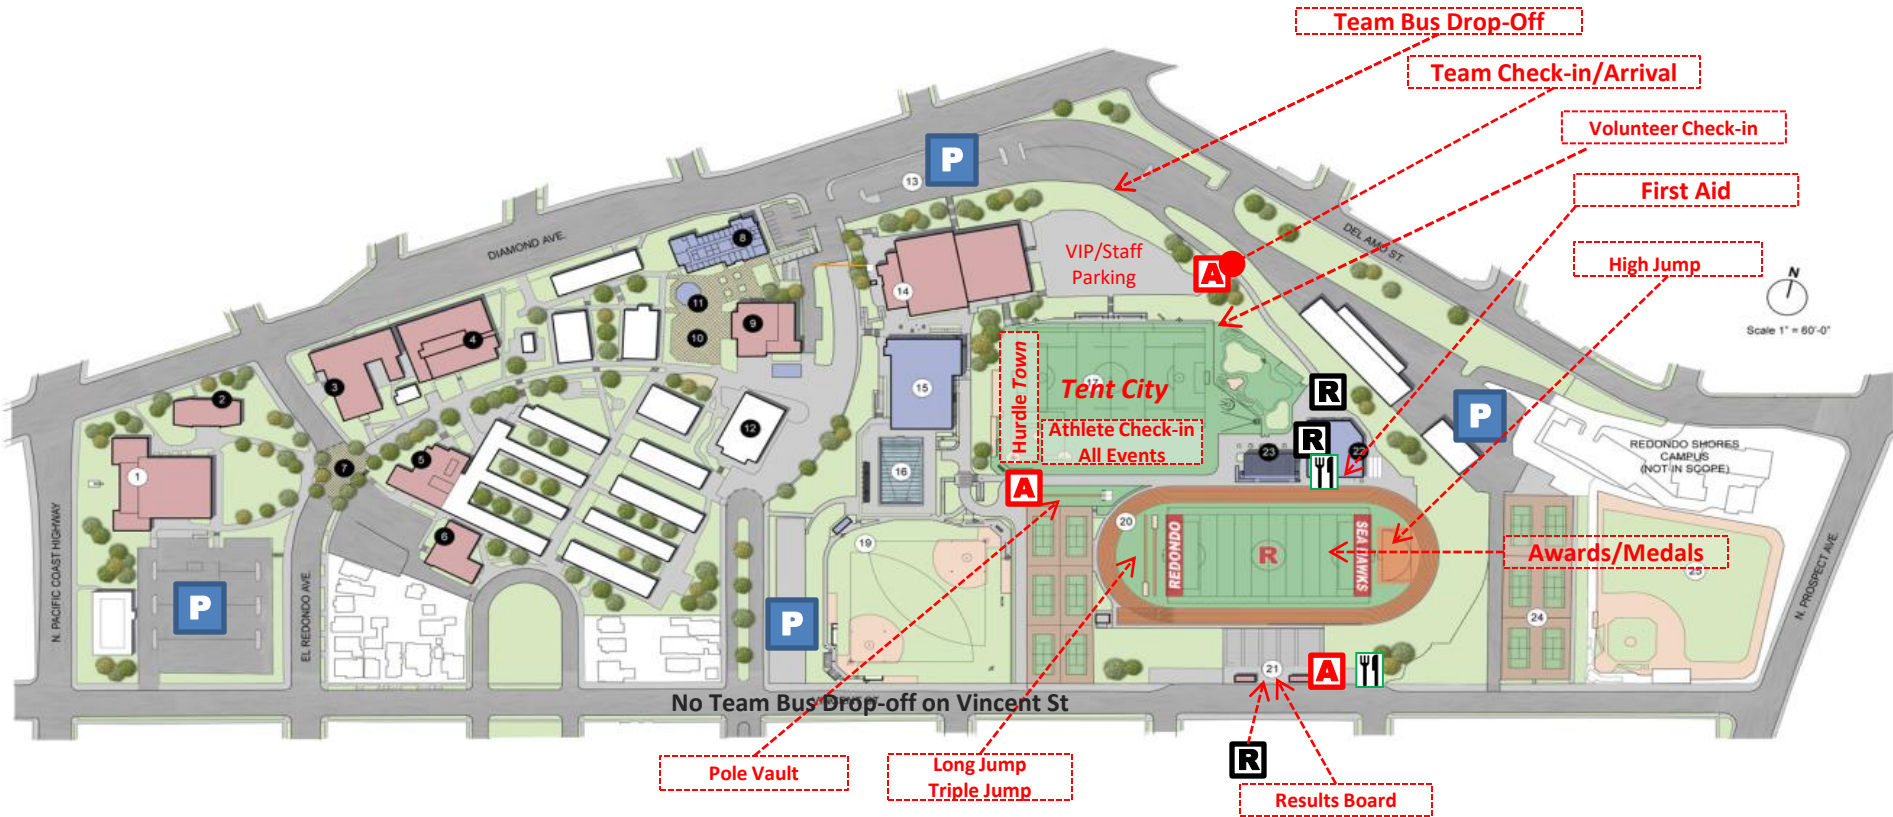

Redondo Nike Track Festival

www.redondoinvitational.com

Friday

Parking

Concessions

Admissions*

Restrooms

* Admissions nearest team check-in accepts credit card

Only water is allowed on the track/field!

Bus Drop-off only authorized in parking lot on Diamond & Del Amo. No Bus Drop-off authorized on Vincent St.

Redondo Nike Track Festival

www.redondoinvitational.com

Saturday

P Parking

F Concessions

A Admissions*

R Restrooms

* Admissions nearest team check-in accepts credit card

Only water is allowed on the track/field!

Bus Drop-off only authorized in parking lot on Diamond & Del Amo. No Bus Drop-off authorized on Vincent St.